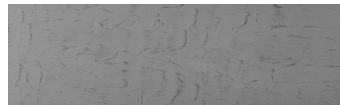

**Sand texture in  
Tokyo Graphite  
colour**

**Efekt i veçantë betoni**

Winter texture in Sydney Light colour

Ocean texture in Chicago Grey colour

Desert texture in Tokyo Graphite colour

Snow texture in Sydney Light colour

Cloud texture in Chicago Grey colour

Autumn texture in Chicago Grey and  
Tokyo Graphite coloursFrost texture in Tokyo Graphite and  
Sydney Light colours

Wave texture in Chicago Grey colour

Për më shumë informata për materialet dekorative dhe ngjyrat shkoni tek

Wind texture in Chicago Grey colour

Ice texture in Sydney Light colour

Lake texture in Sydney Light colour

Storm texture in Tokyo Graphite and Sydney Light colours

Rock texture in Sydney Light and Tokyo Graphite colours