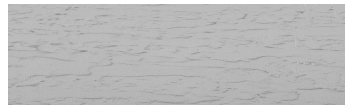

**Sand texture in
Tokyo Graphite
colour**

Efekt i veçantë betoni

Winter texture in Sydney Light colour

Ocean texture in Chicago Grey colour

Desert texture in Tokyo Graphite colour

Snow texture in Sydney Light colour

Cloud texture in Chicago Grey colour

Autumn texture in Chicago Grey and
Tokyo Graphite coloursFrost texture in Tokyo Graphite and
Sydney Light colours

Wave texture in Chicago Grey colour

Për më shumë informata për materialet dekorative dhe ngjyrat shkoni tek

Wind texture in Chicago Grey colour

Ice texture in Sydney Light colour

Lake texture in Sydney Light colour

Storm texture in Tokyo Graphite and Sydney Light colours

Rock texture in Sydney Light and Tokyo Graphite colours