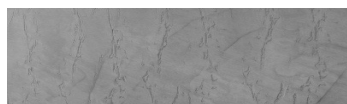

**Sand texture in  
Tokyo Graphite  
colour**

**Efekt i veçantë betoni**

Winter texture in Sydney Light colour

Ocean texture in Chicago Grey colour

Desert texture in Tokyo Graphite colour

Snow texture in Sydney Light colour

Cloud texture in Chicago Grey colour

Autumn texture in Chicago Grey and  
Tokyo Graphite coloursFrost texture in Tokyo Graphite and  
Sydney Light colours

Wave texture in Chicago Grey colour

Për më shumë informata për materialet dekorative dhe ngjyrat shkoni tek

Wind texture in Chicago Grey colour

Ice texture in Sydney Light colour

Lake texture in Sydney Light colour

Storm texture in Tokyo Graphite and Sydney Light colours

Rock texture in Sydney Light and Tokyo Graphite colours