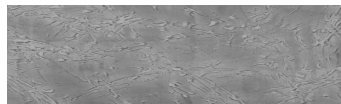

**Sand texture in
Tokyo Graphite
colour**

Efekt i veçantë betoni

Winter texture in Sydney Light colour

Ocean texture in Chicago Grey colour

Desert texture in Tokyo Graphite colour

Snow texture in Sydney Light colour

Cloud texture in Chicago Grey colour

Autumn texture in Chicago Grey and
Tokyo Graphite coloursFrost texture in Tokyo Graphite and
Sydney Light colours

Wave texture in Chicago Grey colour

Për më shumë informata për materialet dekorative dhe ngjyrat shkoni tek

Wind texture in Chicago Grey colour

Ice texture in Sydney Light colour

Lake texture in Sydney Light colour

Storm texture in Tokyo Graphite and Sydney Light colours

Rock texture in Sydney Light and Tokyo Graphite colours