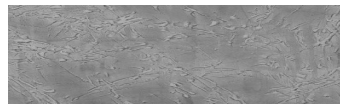

**Desert texture in
Tokyo Graphite
colour**

Efekt i veçantë betoni

Sand texture in Tokyo Graphite colour

Winter texture in Sydney Light colour

Ocean texture in Chicago Grey colour

Snow texture in Sydney Light colour

Cloud texture in Chicago Grey colour

Autumn texture in Chicago Grey and
Tokyo Graphite coloursFrost texture in Tokyo Graphite and
Sydney Light colours

Wave texture in Chicago Grey colour

Për më shumë informata për materialet dekorative dhe ngjyrat shkoni tek

Wind texture in Chicago Grey colour

Ice texture in Sydney Light colour

Lake texture in Sydney Light colour

Storm texture in Tokyo Graphite and Sydney Light colours

Rock texture in Sydney Light and Tokyo Graphite colours