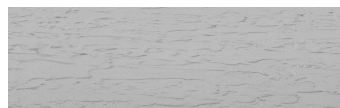

**Desert texture in
Tokyo Graphite
colour**

Efekt i veçantë betoni

Sand texture in Tokyo Graphite colour

Winter texture in Sydney Light colour

Ocean texture in Chicago Grey colour

Snow texture in Sydney Light colour

Cloud texture in Chicago Grey colour

Autumn texture in Chicago Grey and
Tokyo Graphite coloursFrost texture in Tokyo Graphite and
Sydney Light colours

Wave texture in Chicago Grey colour

Për më shumë informata për materialet dekorative dhe ngjyrat shkoni tek

Wind texture in Chicago Grey colour

Ice texture in Sydney Light colour

Lake texture in Sydney Light colour

Storm texture in Tokyo Graphite and Sydney Light colours

Rock texture in Sydney Light and Tokyo Graphite colours