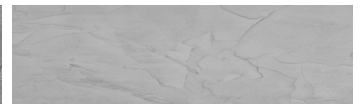

**Desert texture in
Tokyo Graphite
colour**

Efekt i veçantë betoni

Sand texture in Tokyo Graphite colour

Winter texture in Sydney Light colour

Ocean texture in Chicago Grey colour

Snow texture in Sydney Light colour

Cloud texture in Chicago Grey colour

Autumn texture in Chicago Grey and
Tokyo Graphite coloursFrost texture in Tokyo Graphite and
Sydney Light colours

Wave texture in Chicago Grey colour

Për më shumë informata për materialet dekorative dhe ngjyrat shkoni tek

Wind texture in Chicago Grey colour

Ice texture in Sydney Light colour

Lake texture in Sydney Light colour

Storm texture in Tokyo Graphite and Sydney Light colours

Rock texture in Sydney Light and Tokyo Graphite colours