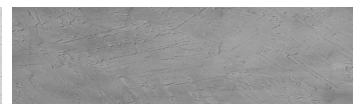

**Snow texture in  
Sydney Light colour****Efekt i veçantë betoni**

Sand texture in Tokyo Graphite colour

Winter texture in Sydney Light colour

Ocean texture in Chicago Grey colour

Desert texture in Tokyo Graphite colour

Cloud texture in Chicago Grey colour

Autumn texture in Chicago Grey and  
Tokyo Graphite coloursFrost texture in Tokyo Graphite and  
Sydney Light colours

Wave texture in Chicago Grey colour

Wind texture in Chicago Grey colour

Ice texture in Sydney Light colour

Lake texture in Sydney Light colour

Storm texture in Tokyo Graphite and  
Sydney Light colours

Për më shumë informata për materialet dekorative dhe ngjyrat shkoni tek

webfaqja