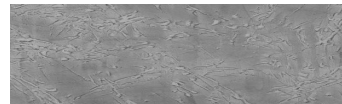

**Snow texture in  
Sydney Light colour****Efekt i veçantë betoni**

Sand texture in Tokyo Graphite colour

Winter texture in Sydney Light colour

Ocean texture in Chicago Grey colour

Desert texture in Tokyo Graphite colour

Cloud texture in Chicago Grey colour

Autumn texture in Chicago Grey and  
Tokyo Graphite coloursFrost texture in Tokyo Graphite and  
Sydney Light colours

Wave texture in Chicago Grey colour

Wind texture in Chicago Grey colour

Ice texture in Sydney Light colour

Lake texture in Sydney Light colour

Storm texture in Tokyo Graphite and  
Sydney Light colours

Për më shumë informata për materialet dekorative dhe ngjyrat shkoni tek

webfaqja