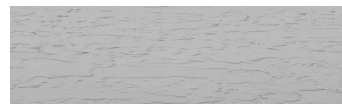

**Snow texture in
Sydney Light colour****Efekt i veçantë betoni**

Sand texture in Tokyo Graphite colour

Winter texture in Sydney Light colour

Ocean texture in Chicago Grey colour

Desert texture in Tokyo Graphite colour

Cloud texture in Chicago Grey colour

Autumn texture in Chicago Grey and
Tokyo Graphite coloursFrost texture in Tokyo Graphite and
Sydney Light colours

Wave texture in Chicago Grey colour

Wind texture in Chicago Grey colour

Ice texture in Sydney Light colour

Lake texture in Sydney Light colour

Storm texture in Tokyo Graphite and
Sydney Light colours

Për më shumë informata për materialet dekorative dhe ngjyrat shkoni tek

webfaqja