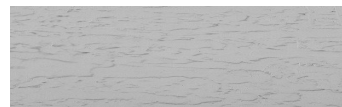

**Snow texture in  
Sydney Light colour****Efekt i veçantë betoni**

Sand texture in Tokyo Graphite colour

Winter texture in Sydney Light colour

Ocean texture in Chicago Grey colour

Desert texture in Tokyo Graphite colour

Cloud texture in Chicago Grey colour

Autumn texture in Chicago Grey and  
Tokyo Graphite coloursFrost texture in Tokyo Graphite and  
Sydney Light colours

Wave texture in Chicago Grey colour

Wind texture in Chicago Grey colour

Ice texture in Sydney Light colour

Lake texture in Sydney Light colour

Storm texture in Tokyo Graphite and  
Sydney Light colours

Për më shumë informata për materialet dekorative dhe ngjyrat shkoni tek

webfaqja