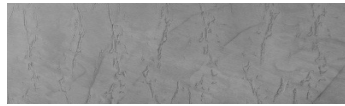

Rain texture in Tokyo Graphite colour

Për më shumë informata për materialet dekorative dhe ngjyrat shkoni tek
webfaqja
www.ceresit.al