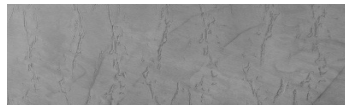

**Frost texture in  
Tokyo Graphite and  
Sydney Light colours**

**Efekt i veçantë betoni**

Sand texture in Tokyo Graphite colour

Winter texture in Sydney Light colour

Ocean texture in Chicago Grey colour

Wind texture in Chicago Grey colour

Ice texture in Sydney Light colour

Lake texture in Sydney Light colour

Storm texture in Tokyo Graphite and Sydney Light colours

Rock texture in Sydney Light and Tokyo Graphite colours