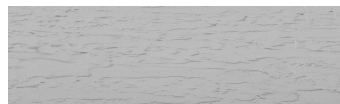

**Wave texture in  
Chicago Grey colour****Efekt i veçantë betoni**

Sand texture in Tokyo Graphite colour

Winter texture in Sydney Light colour

Ocean texture in Chicago Grey colour

Desert texture in Tokyo Graphite colour

Snow texture in Sydney Light colour

Cloud texture in Chicago Grey colour

Autumn texture in Chicago Grey and  
Tokyo Graphite coloursFrost texture in Tokyo Graphite and  
Sydney Light colours

Wind texture in Chicago Grey colour

Ice texture in Sydney Light colour

Lake texture in Sydney Light colour

Storm texture in Tokyo Graphite and  
Sydney Light colours

Për më shumë informata për materialet dekorative dhe ngjyrat shkoni tek

webfaqja