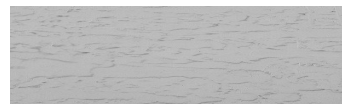

**Wind texture in  
Chicago Grey colour****Efekt i veçantë betoni**

Sand texture in Tokyo Graphite colour

Winter texture in Sydney Light colour

Ocean texture in Chicago Grey colour

Desert texture in Tokyo Graphite colour

Snow texture in Sydney Light colour

Cloud texture in Chicago Grey colour

Autumn texture in Chicago Grey and  
Tokyo Graphite coloursFrost texture in Tokyo Graphite and  
Sydney Light colours

Wave texture in Chicago Grey colour

Ice texture in Sydney Light colour

Lake texture in Sydney Light colour

Storm texture in Tokyo Graphite and  
Sydney Light colours

Për më shumë informata për materialet dekorative dhe ngjyrat shkoni tek

webfaqja