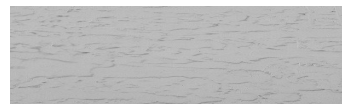

**Wind texture in
Chicago Grey colour****Efekt i veçantë betoni**

Sand texture in Tokyo Graphite colour

Winter texture in Sydney Light colour

Ocean texture in Chicago Grey colour

Desert texture in Tokyo Graphite colour

Snow texture in Sydney Light colour

Cloud texture in Chicago Grey colour

Autumn texture in Chicago Grey and
Tokyo Graphite coloursFrost texture in Tokyo Graphite and
Sydney Light colours

Wave texture in Chicago Grey colour

Ice texture in Sydney Light colour

Lake texture in Sydney Light colour

Storm texture in Tokyo Graphite and
Sydney Light colours

Për më shumë informata për materialet dekorative dhe ngjyrat shkoni tek

webfaqja