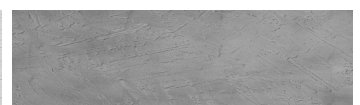

**Wind texture in  
Chicago Grey colour****Efekt i veçantë betoni**

Sand texture in Tokyo Graphite colour

Winter texture in Sydney Light colour

Ocean texture in Chicago Grey colour

Desert texture in Tokyo Graphite colour

Snow texture in Sydney Light colour

Cloud texture in Chicago Grey colour

Autumn texture in Chicago Grey and  
Tokyo Graphite coloursFrost texture in Tokyo Graphite and  
Sydney Light colours

Wave texture in Chicago Grey colour

Ice texture in Sydney Light colour

Lake texture in Sydney Light colour

Storm texture in Tokyo Graphite and  
Sydney Light colours

Për më shumë informata për materialet dekorative dhe ngjyrat shkoni tek

webfaqja