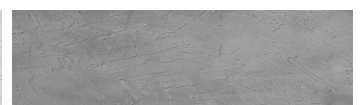

**Wind texture in
Chicago Grey colour****Efekt i veçantë betoni**

Sand texture in Tokyo Graphite colour

Winter texture in Sydney Light colour

Ocean texture in Chicago Grey colour

Desert texture in Tokyo Graphite colour

Snow texture in Sydney Light colour

Cloud texture in Chicago Grey colour

Autumn texture in Chicago Grey and
Tokyo Graphite coloursFrost texture in Tokyo Graphite and
Sydney Light colours

Wave texture in Chicago Grey colour

Ice texture in Sydney Light colour

Lake texture in Sydney Light colour

Storm texture in Tokyo Graphite and
Sydney Light colours

Për më shumë informata për materialet dekorative dhe ngjyrat shkoni tek

webfaqja