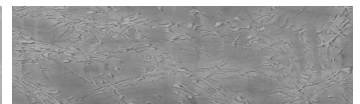

**Wind texture in  
Chicago Grey colour****Efekt i veçantë betoni**

Sand texture in Tokyo Graphite colour

Winter texture in Sydney Light colour

Ocean texture in Chicago Grey colour

Desert texture in Tokyo Graphite colour

Snow texture in Sydney Light colour

Cloud texture in Chicago Grey colour

Autumn texture in Chicago Grey and  
Tokyo Graphite coloursFrost texture in Tokyo Graphite and  
Sydney Light colours

Wave texture in Chicago Grey colour

Ice texture in Sydney Light colour

Lake texture in Sydney Light colour

Storm texture in Tokyo Graphite and  
Sydney Light colours

Për më shumë informata për materialet dekorative dhe ngjyrat shkoni tek

webfaqja