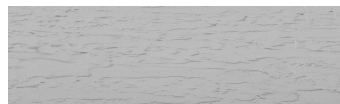

**Wind texture in  
Chicago Grey colour****Efekt i veçantë betoni**

Sand texture in Tokyo Graphite colour

Winter texture in Sydney Light colour

Ocean texture in Chicago Grey colour

Desert texture in Tokyo Graphite colour

Snow texture in Sydney Light colour

Cloud texture in Chicago Grey colour

Autumn texture in Chicago Grey and  
Tokyo Graphite coloursFrost texture in Tokyo Graphite and  
Sydney Light colours

Wave texture in Chicago Grey colour

Ice texture in Sydney Light colour

Lake texture in Sydney Light colour

Storm texture in Tokyo Graphite and  
Sydney Light colours

Për më shumë informata për materialet dekorative dhe ngjyrat shkoni tek

webfaqja