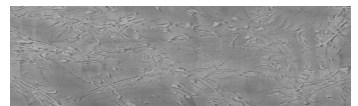

**Ice texture in Sydney  
Light colour****Efekt i veçantë betoni**

Sand texture in Tokyo Graphite colour

Winter texture in Sydney Light colour

Ocean texture in Chicago Grey colour

Desert texture in Tokyo Graphite colour

Snow texture in Sydney Light colour

Cloud texture in Chicago Grey colour

Autumn texture in Chicago Grey and  
Tokyo Graphite coloursFrost texture in Tokyo Graphite and  
Sydney Light colours

Wave texture in Chicago Grey colour

Wind texture in Chicago Grey colour

Lake texture in Sydney Light colour

Storm texture in Tokyo Graphite and  
Sydney Light colours

Për më shumë informata për materialet dekorative dhe ngjyrat shkoni tek

webfaqja