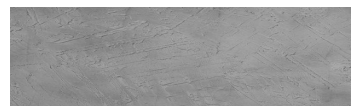

**Ice texture in Sydney  
Light colour****Efekt i veçantë betoni**

Sand texture in Tokyo Graphite colour

Winter texture in Sydney Light colour

Ocean texture in Chicago Grey colour

Desert texture in Tokyo Graphite colour

Snow texture in Sydney Light colour

Cloud texture in Chicago Grey colour

Autumn texture in Chicago Grey and  
Tokyo Graphite coloursFrost texture in Tokyo Graphite and  
Sydney Light colours

Wave texture in Chicago Grey colour

Wind texture in Chicago Grey colour

Lake texture in Sydney Light colour

Storm texture in Tokyo Graphite and  
Sydney Light colours

Për më shumë informata për materialet dekorative dhe ngjyrat shkoni tek

webfaqja