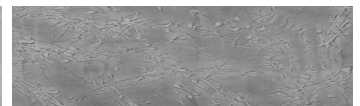

**Lake texture in  
Sydney Light colour****Efekt i veçantë betoni**

Sand texture in Tokyo Graphite colour

Winter texture in Sydney Light colour

Ocean texture in Chicago Grey colour

Desert texture in Tokyo Graphite colour

Snow texture in Sydney Light colour

Cloud texture in Chicago Grey colour

Autumn texture in Chicago Grey and  
Tokyo Graphite coloursFrost texture in Tokyo Graphite and  
Sydney Light colours

Wave texture in Chicago Grey colour

Wind texture in Chicago Grey colour

Ice texture in Sydney Light colour

Storm texture in Tokyo Graphite and  
Sydney Light colours

Për më shumë informata për materialet dekorative dhe ngjyrat shkoni tek

webfaqja