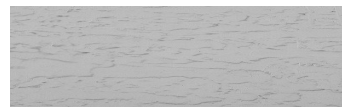

**Lake texture in  
Sydney Light colour****Efekt i veçantë betoni**

Sand texture in Tokyo Graphite colour

Winter texture in Sydney Light colour

Ocean texture in Chicago Grey colour

Desert texture in Tokyo Graphite colour

Snow texture in Sydney Light colour

Cloud texture in Chicago Grey colour

Autumn texture in Chicago Grey and  
Tokyo Graphite coloursFrost texture in Tokyo Graphite and  
Sydney Light colours

Wave texture in Chicago Grey colour

Wind texture in Chicago Grey colour

Ice texture in Sydney Light colour

Storm texture in Tokyo Graphite and  
Sydney Light colours

Për më shumë informata për materialet dekorative dhe ngjyrat shkoni tek

webfaqja