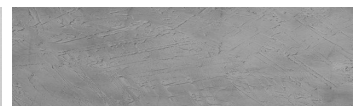

**Lake texture in  
Sydney Light colour****Efekt i veçantë betoni**

Sand texture in Tokyo Graphite colour

Winter texture in Sydney Light colour

Ocean texture in Chicago Grey colour

Desert texture in Tokyo Graphite colour

Snow texture in Sydney Light colour

Cloud texture in Chicago Grey colour

Autumn texture in Chicago Grey and  
Tokyo Graphite coloursFrost texture in Tokyo Graphite and  
Sydney Light colours

Wave texture in Chicago Grey colour

Wind texture in Chicago Grey colour

Ice texture in Sydney Light colour

Storm texture in Tokyo Graphite and  
Sydney Light colours

Për më shumë informata për materialet dekorative dhe ngjyrat shkoni tek

webfaqja