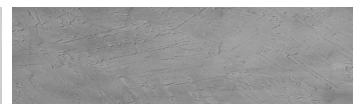

**Lake texture in  
Sydney Light colour****Efekt i veçantë betoni**

Sand texture in Tokyo Graphite colour

Winter texture in Sydney Light colour

Ocean texture in Chicago Grey colour

Desert texture in Tokyo Graphite colour

Snow texture in Sydney Light colour

Cloud texture in Chicago Grey colour

Autumn texture in Chicago Grey and  
Tokyo Graphite coloursFrost texture in Tokyo Graphite and  
Sydney Light colours

Wave texture in Chicago Grey colour

Wind texture in Chicago Grey colour

Ice texture in Sydney Light colour

Storm texture in Tokyo Graphite and  
Sydney Light colours

Për më shumë informata për materialet dekorative dhe ngjyrat shkoni tek

webfaqja