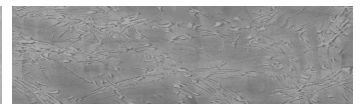

**Lake texture in  
Sydney Light colour****Efekt i veçantë betoni**

Sand texture in Tokyo Graphite colour

Winter texture in Sydney Light colour

Ocean texture in Chicago Grey colour

Desert texture in Tokyo Graphite colour

Snow texture in Sydney Light colour

Cloud texture in Chicago Grey colour

Autumn texture in Chicago Grey and  
Tokyo Graphite coloursFrost texture in Tokyo Graphite and  
Sydney Light colours

Wave texture in Chicago Grey colour

Wind texture in Chicago Grey colour

Ice texture in Sydney Light colour

Storm texture in Tokyo Graphite and  
Sydney Light colours

Për më shumë informata për materialet dekorative dhe ngjyrat shkoni tek

webfaqja