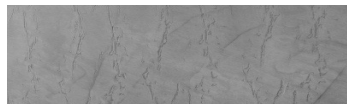

Rain texture in Tokyo Graphite colour

Për më shumë informata për materialet dekorative dhe ngjyrat shkoni tek
webfaqja
www.ceresit.al