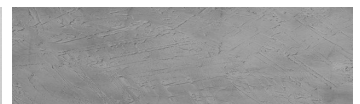

**Lake texture in
Sydney Light colour****Efekt i veçantë betoni**

Sand texture in Tokyo Graphite colour

Winter texture in Sydney Light colour

Ocean texture in Chicago Grey colour

Desert texture in Tokyo Graphite colour

Snow texture in Sydney Light colour

Cloud texture in Chicago Grey colour

Autumn texture in Chicago Grey and
Tokyo Graphite coloursFrost texture in Tokyo Graphite and
Sydney Light colours

Wave texture in Chicago Grey colour

Wind texture in Chicago Grey colour

Ice texture in Sydney Light colour

Storm texture in Tokyo Graphite and
Sydney Light colours

Për më shumë informata për materialet dekorative dhe ngjyrat shkoni tek

webfaqja