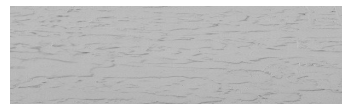

**Lake texture in  
Sydney Light colour****Efekt i veçantë betoni**

Sand texture in Tokyo Graphite colour

Winter texture in Sydney Light colour

Ocean texture in Chicago Grey colour

Desert texture in Tokyo Graphite colour

Snow texture in Sydney Light colour

Cloud texture in Chicago Grey colour

Autumn texture in Chicago Grey and  
Tokyo Graphite coloursFrost texture in Tokyo Graphite and  
Sydney Light colours

Wave texture in Chicago Grey colour

Wind texture in Chicago Grey colour

Ice texture in Sydney Light colour

Storm texture in Tokyo Graphite and  
Sydney Light colours

Për më shumë informata për materialet dekorative dhe ngjyrat shkoni tek

webfaqja