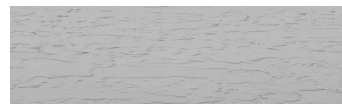

**Lake texture in
Sydney Light colour****Efekt i veçantë betoni**

Sand texture in Tokyo Graphite colour

Winter texture in Sydney Light colour

Ocean texture in Chicago Grey colour

Desert texture in Tokyo Graphite colour

Snow texture in Sydney Light colour

Cloud texture in Chicago Grey colour

Autumn texture in Chicago Grey and
Tokyo Graphite coloursFrost texture in Tokyo Graphite and
Sydney Light colours

Wave texture in Chicago Grey colour

Wind texture in Chicago Grey colour

Ice texture in Sydney Light colour

Storm texture in Tokyo Graphite and
Sydney Light colours

Për më shumë informata për materialet dekorative dhe ngjyrat shkoni tek

webfaqja