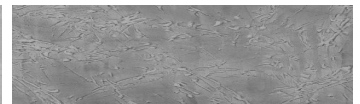

**Storm texture in  
Tokyo Graphite and  
Sydney Light colours**

**Efekt i veçantë betoni**

Sand texture in Tokyo Graphite colour

Winter texture in Sydney Light colour

Ocean texture in Chicago Grey colour

Desert texture in Tokyo Graphite colour

Snow texture in Sydney Light colour

Cloud texture in Chicago Grey colour

Autumn texture in Chicago Grey and  
Tokyo Graphite coloursFrost texture in Tokyo Graphite and  
Sydney Light colours

Wave texture in Chicago Grey colour

Wind texture in Chicago Grey colour

Ice texture in Sydney Light colour

Lake texture in Sydney Light colour

**Për më shumë informata për materialet dekorative dhe ngjyrat shkoni tek**