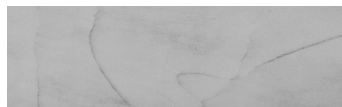

**Storm texture in  
Tokyo Graphite and  
Sydney Light colours**

**Efekt i veçantë betoni**

Sand texture in Tokyo Graphite colour

Winter texture in Sydney Light colour

Ocean texture in Chicago Grey colour

Desert texture in Tokyo Graphite colour

Snow texture in Sydney Light colour

Cloud texture in Chicago Grey colour

Autumn texture in Chicago Grey and  
Tokyo Graphite coloursFrost texture in Tokyo Graphite and  
Sydney Light colours

Wave texture in Chicago Grey colour

Wind texture in Chicago Grey colour

Ice texture in Sydney Light colour

Lake texture in Sydney Light colour

**Për më shumë informata për materialet dekorative dhe ngjyrat shkoni tek**