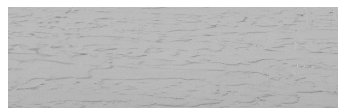

**Storm texture in  
Tokyo Graphite and  
Sydney Light colours**

**Efekt i veçantë betoni**

Sand texture in Tokyo Graphite colour

Winter texture in Sydney Light colour

Ocean texture in Chicago Grey colour

Desert texture in Tokyo Graphite colour

Snow texture in Sydney Light colour

Cloud texture in Chicago Grey colour

Autumn texture in Chicago Grey and  
Tokyo Graphite coloursFrost texture in Tokyo Graphite and  
Sydney Light colours

Wave texture in Chicago Grey colour

Wind texture in Chicago Grey colour

Ice texture in Sydney Light colour

Lake texture in Sydney Light colour

**Për më shumë informata për materialet dekorative dhe ngjyrat shkoni tek**