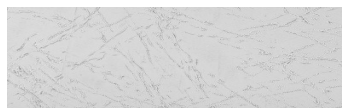

**Storm texture in  
Tokyo Graphite and  
Sydney Light colours**

**Efekt i veçantë betoni**

Sand texture in Tokyo Graphite colour

Winter texture in Sydney Light colour

Ocean texture in Chicago Grey colour

Desert texture in Tokyo Graphite colour

Snow texture in Sydney Light colour

Cloud texture in Chicago Grey colour

Autumn texture in Chicago Grey and  
Tokyo Graphite coloursFrost texture in Tokyo Graphite and  
Sydney Light colours

Wave texture in Chicago Grey colour

Wind texture in Chicago Grey colour

Ice texture in Sydney Light colour

Lake texture in Sydney Light colour

**Për më shumë informata për materialet dekorative dhe ngjyrat shkoni tek**