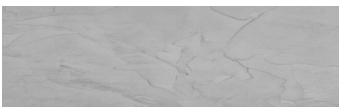

**Storm texture in  
Tokyo Graphite and  
Sydney Light colours**

**Efekt i veçantë betoni**

Sand texture in Tokyo Graphite colour

Winter texture in Sydney Light colour

Ocean texture in Chicago Grey colour

Desert texture in Tokyo Graphite colour

Snow texture in Sydney Light colour

Cloud texture in Chicago Grey colour

Autumn texture in Chicago Grey and  
Tokyo Graphite coloursFrost texture in Tokyo Graphite and  
Sydney Light colours

Wave texture in Chicago Grey colour

Wind texture in Chicago Grey colour

Ice texture in Sydney Light colour

Lake texture in Sydney Light colour

**Për më shumë informata për materialet dekorative dhe ngjyrat shkoni tek**