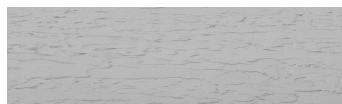

**Rock texture in
Sydney Light and
Tokyo Graphite
colours**

Efekt i veçantë betoni

Sand texture in Tokyo Graphite colour

Winter texture in Sydney Light colour

Ocean texture in Chicago Grey colour

Desert texture in Tokyo Graphite colour

Snow texture in Sydney Light colour

Cloud texture in Chicago Grey colour

Autumn texture in Chicago Grey and
Tokyo Graphite coloursFrost texture in Tokyo Graphite and
Sydney Light colours

Për më shumë informata për materialet dekorative dhe ngjyrat shkoni tek

Wave texture in Chicago Grey colour

Wind texture in Chicago Grey colour

Ice texture in Sydney Light colour

Lake texture in Sydney Light colour

Storm texture in Tokyo Graphite and Sydney Light colours

Rain texture in Tokyo Graphite colour