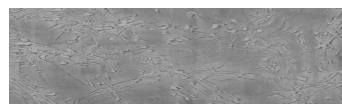

**Rock texture in
Sydney Light and
Tokyo Graphite
colours**

Efekt i veçantë betoni

Sand texture in Tokyo Graphite colour

Winter texture in Sydney Light colour

Ocean texture in Chicago Grey colour

Desert texture in Tokyo Graphite colour

Snow texture in Sydney Light colour

Cloud texture in Chicago Grey colour

Autumn texture in Chicago Grey and
Tokyo Graphite coloursFrost texture in Tokyo Graphite and
Sydney Light colours

Për më shumë informata për materialet dekorative dhe ngjyrat shkoni tek

Wave texture in Chicago Grey colour

Wind texture in Chicago Grey colour

Ice texture in Sydney Light colour

Lake texture in Sydney Light colour

Storm texture in Tokyo Graphite and Sydney Light colours

Rain texture in Tokyo Graphite colour