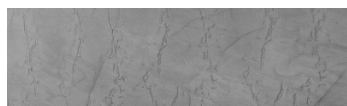

**Rock texture in
Sydney Light and
Tokyo Graphite
colours**

Efekt i veçantë betoni

Sand texture in Tokyo Graphite colour

Winter texture in Sydney Light colour

Ocean texture in Chicago Grey colour

Desert texture in Tokyo Graphite colour

Snow texture in Sydney Light colour

Cloud texture in Chicago Grey colour

Autumn texture in Chicago Grey and
Tokyo Graphite coloursFrost texture in Tokyo Graphite and
Sydney Light colours

Për më shumë informata për materialet dekorative dhe ngjyrat shkoni tek

Wave texture in Chicago Grey colour

Wind texture in Chicago Grey colour

Ice texture in Sydney Light colour

Lake texture in Sydney Light colour

Storm texture in Tokyo Graphite and Sydney Light colours

Rain texture in Tokyo Graphite colour