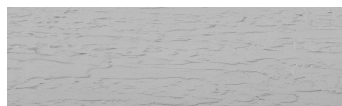

**Rock texture in
Sydney Light and
Tokyo Graphite
colours**

Efekt i veçantë betoni

Sand texture in Tokyo Graphite colour

Winter texture in Sydney Light colour

Ocean texture in Chicago Grey colour

Desert texture in Tokyo Graphite colour

Snow texture in Sydney Light colour

Cloud texture in Chicago Grey colour

Autumn texture in Chicago Grey and
Tokyo Graphite coloursFrost texture in Tokyo Graphite and
Sydney Light colours

Për më shumë informata për materialet dekorative dhe ngjyrat shkoni tek

Wave texture in Chicago Grey colour

Wind texture in Chicago Grey colour

Ice texture in Sydney Light colour

Lake texture in Sydney Light colour

Storm texture in Tokyo Graphite and Sydney Light colours

Rain texture in Tokyo Graphite colour