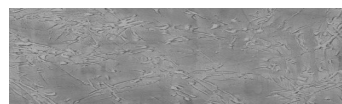

**Rock texture in  
Sydney Light and  
Tokyo Graphite  
colours**

**Efekt i veçantë betoni**

Sand texture in Tokyo Graphite colour

Winter texture in Sydney Light colour

Ocean texture in Chicago Grey colour

Desert texture in Tokyo Graphite colour

Snow texture in Sydney Light colour

Cloud texture in Chicago Grey colour

Autumn texture in Chicago Grey and  
Tokyo Graphite coloursFrost texture in Tokyo Graphite and  
Sydney Light colours

Wave texture in Chicago Grey colour

Wind texture in Chicago Grey colour

Ice texture in Sydney Light colour

Lake texture in Sydney Light colour

Storm texture in Tokyo Graphite and Sydney Light colours

Rain texture in Tokyo Graphite colour