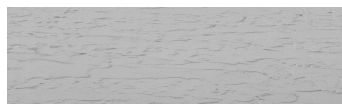

**Rock texture in  
Sydney Light and  
Tokyo Graphite  
colours**

**Efekt i veçantë betoni**

Sand texture in Tokyo Graphite colour

Winter texture in Sydney Light colour

Ocean texture in Chicago Grey colour

Desert texture in Tokyo Graphite colour

Snow texture in Sydney Light colour

Cloud texture in Chicago Grey colour

Autumn texture in Chicago Grey and  
Tokyo Graphite coloursFrost texture in Tokyo Graphite and  
Sydney Light colours

Wave texture in Chicago Grey colour

Wind texture in Chicago Grey colour

Ice texture in Sydney Light colour

Lake texture in Sydney Light colour

Storm texture in Tokyo Graphite and Sydney Light colours

Rain texture in Tokyo Graphite colour