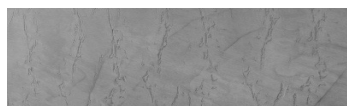

**Rock texture in  
Sydney Light and  
Tokyo Graphite  
colours**

**Efekt i veçantë betoni**

Sand texture in Tokyo Graphite colour

Winter texture in Sydney Light colour

Ocean texture in Chicago Grey colour

Wave texture in Chicago Grey colour

Wind texture in Chicago Grey colour

Ice texture in Sydney Light colour

Lake texture in Sydney Light colour

Storm texture in Tokyo Graphite and Sydney Light colours

Rain texture in Tokyo Graphite colour