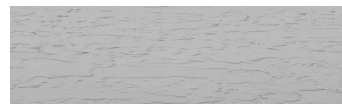

## Rain texture in Tokyo Graphite colour

### Efekt i veçantë betoni

Sand texture in Tokyo Graphite colour

Winter texture in Sydney Light colour

Ocean texture in Chicago Grey colour

Desert texture in Tokyo Graphite colour

Snow texture in Sydney Light colour

Cloud texture in Chicago Grey colour

Autumn texture in Chicago Grey and Tokyo Graphite colours

Frost texture in Tokyo Graphite and Sydney Light colours

Wave texture in Chicago Grey colour

Wind texture in Chicago Grey colour