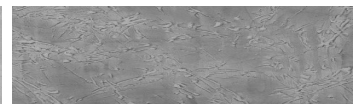

## Rain texture in Tokyo Graphite colour

### Efekt i veçantë betoni

Sand texture in Tokyo Graphite colour

Winter texture in Sydney Light colour

Ocean texture in Chicago Grey colour

Desert texture in Tokyo Graphite colour

Snow texture in Sydney Light colour

Cloud texture in Chicago Grey colour

Autumn texture in Chicago Grey and Tokyo Graphite colours

Frost texture in Tokyo Graphite and Sydney Light colours

Wave texture in Chicago Grey colour

Wind texture in Chicago Grey colour