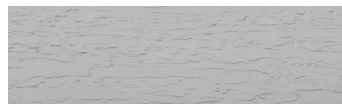

**Rain texture in Tokyo  
Graphite colour****Efekt i veçantë betoni**

Sand texture in Tokyo Graphite colour

Winter texture in Sydney Light colour

Ocean texture in Chicago Grey colour

Desert texture in Tokyo Graphite colour

Snow texture in Sydney Light colour

Cloud texture in Chicago Grey colour

Autumn texture in Chicago Grey and  
Tokyo Graphite coloursFrost texture in Tokyo Graphite and  
Sydney Light colours

Wave texture in Chicago Grey colour

Wind texture in Chicago Grey colour

Ice texture in Sydney Light colour

Lake texture in Sydney Light colour

Për më shumë informata për materialet dekorative dhe ngjyrat shkoni tek

webfaqja

[www.ceresit.al](http://www.ceresit.al)

Storm texture in Tokyo Graphite and Sydney Light colours

Rock texture in Sydney Light and Tokyo Graphite colours

Për më shumë informata për materialet dekorative dhe ngjyrat shkoni tek  
webfaqja  
[www.ceresit.al](http://www.ceresit.al)